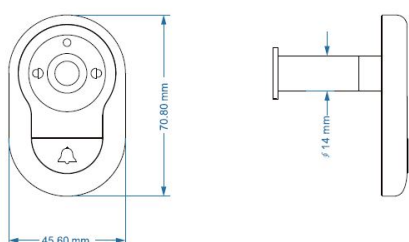

PRODUCT SHEET

Description:

Digital Door Viewer "Snap", ø14 -26mm, White LCD Screen 40-70mm Door Thickness, 3,5 FTF LCD Screen, 0,3" Mega Pixel, CMOS Sensor, Viewe Angle 110DG, W/Video & Picture Recorder, On 2G FTF Card, Door Beel & Infared Camera, No Batteries,, 4xAA Bateries to be used

Item number:

22.04.601-0

Units	Box	Carton	HS Code	Barcode
Pcs.	1	30	8302411000	 5704866106702

SISO A/S

Mileparken 11
DK-2740 Skovlunde
Denmark
VAT: DK 24786013

Phone +45 45 830 900

www.siso.dk
siso@siso.dk

Danske Bank
Nytorv Branch
Copenhagen
SWIFT: DABADKKK

Account no.
4180 3112 112936
IBAN Account
DK7230003112112936