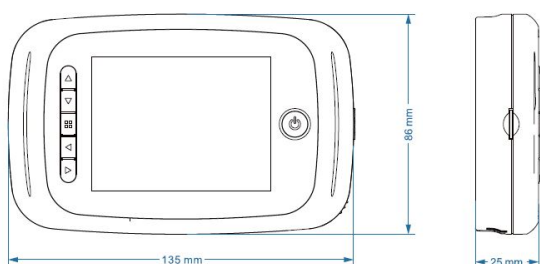

PRODUCT SHEET

Description:

Digital Door Viewer "Snap", ø14 -26mm, White LCD Screen 40-70mm Door Thickness, 3,5 FTF LCD Screen, 0,3" Mega Pixel, CMOS Sensor, Viewe Angle 110DG, W/Video & Picture Recorder, On 2G FTF Card, Door Beel & Infared Camera, No Batteries,, 4xAA Bateries to be used

Item number:

22.04.601-0

Units	Box	Carton	HS Code	Barcode
Pcs.	1	30	8302411000	 5704866106702

SISO A/S

Mileparken 11
DK-2740 Skovlunde
Denmark
VAT: DK 24786013

Phone +45 45 830 900

www.siso.dk
siso@siso.dk

Danske Bank
Nytorv Branch
Copenhagen
SWIFT: DABADKKK

Account no.
4180 3112 112936
IBAN Account
DK7230003112112936